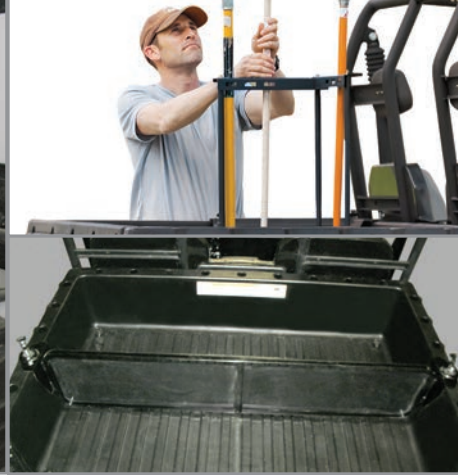

Power Lift Assist

Add Power Lift Assist to your cargo box to easily dump cargo from your cargo box. Replaces lift assist shock. Kit includes actuator and switch. (Standard equipment on vehicles equipped with the deluxe package.)

7194747 Models: 3400, 3400XL, 3450
7196906 Models: 3200

Chain Saw Mount

Transport your chainsaw by adding a chainsaw mount to the cargo box. System utilizes Integrated Accessory Mounting system on the Cargo Box. Kit includes accessory anchor.

7196041

Tool Holder Kit

Transport hand tools safely and neatly by adding the tool holder kit. Easily attached and detaches with the integrated accessory system. System utilizes Integrated Accessory Mounting system on the Cargo Box. Kit includes accessory anchor.

7196043

Cargo Box Divider

Keep your cargo separated by adding a divider to your cargo box. System utilizes Integrated Accessory Mounting system on the Cargo Box. Kit includes accessory anchor.

7196051

Cargo Box Wall Extension Kit

Add height to haul your cargo. The wall extension kit consists of four individual sides that mount to the cargo box to add additional height. System utilizes Integrated Accessory Mounting system on the Cargo Box. Kit includes accessory anchors.

7194765

Dual Gun Scabbard Mounting System

Transport firearms safely when you add this accessory to your cargo box. Holds two gun boots (not included). System utilizes Integrated Accessory Mounting system on the Cargo Box. **7195887**

Black Gun Boot

Inner removable, shock absorbing foam and rugged nylon liner for superior interior protection. Hard outer case features ergonomic handle and sling attachment points. Accommodates left and right hand bolt action rifles and shotguns and ample room for 50mm scopes and even rifles with slings attached.

6988959 (Not shown)

Camouflage Gun Boot

Offers same features as black gun boot in Mossy Oak® New Breakup® patterned hard case.

6988960