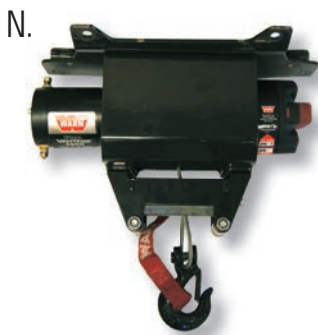

(Not Shown)

Part No. **7229408**

Cab Components

UV Parts

UV Accessories

Wheels / Rims / Tires

I. Travel Control Pedal Plate

Allow for ease when changing direction from forward to reverse, while supporting your foot, for a smooth ride with the travel control pedal. Attaches to existing pedal.

Part No. **7230442**

L. Strobe Light Kit

Be seen in high traffic areas and reduced visibility weather conditions. Mounting bracket attaches to the roof of the cab. Strobe attaches with magnetic base to the bracket. Includes wiring kit and on/off switch.