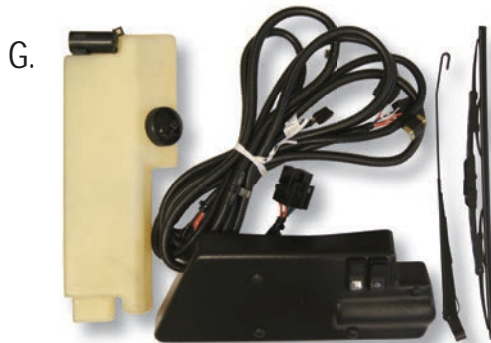

A. Grab Handle

Make entering and exiting easier by adding an additional grab handle. Easy and adjustable hook and loop installation.

Part No. **7194742**

B. Side View Mirror Kit

Increase visibility with side mirrors. Kit includes two external mirrors & mounting hardware. Side mirrors mount to cab frame.

Part No. **7204856**

C. Rearview Mirror

Add a rear view mirror to assist in the safe operation of your vehicle. Kit includes internal rear view mirror and mounting hardware. Mirror mounts to cab frame.

Part No. **6684668**

D. Back-up Alarm Kit

Whether required by the job site or added as an additional warning to bystanders, a back-up alarm alerts others to your backing vehicle.

Part No. **7222651**

E. Horn Kit

Adding a horn can be a great addition to help alert others around you. Includes horn and dash mounted button.

Part No. **7228093**

F. Turn Signal Kit

Alert other drivers of your direction changes with this turn signal kit. Kit includes all wiring.

Part No. **7213757**

G. Wiper Kit

Get a clear view of your travel path during inclement weather. Compatible for fixed or tip-out windshield styles. Two speed wipers with washer.

Part No. **7227946**

H. Heater Kit

Keep your enclosed cab warm. Kit includes heater box with floor discharge, coolant hoses, electric controls, and a three speed blower fan.

Part No. **7223446**

Terminal Block

Designed for use on the 3600 base model with manual box lift to provide an electrical power source, for forward mounted accessories including: Stereo, Front Work Lights, Heater Kit, Heated Seat Kit, Horn, Winch (integrated and multi-mount) and Electric Box Lift.

(Not Shown)

Part No. **7229408**