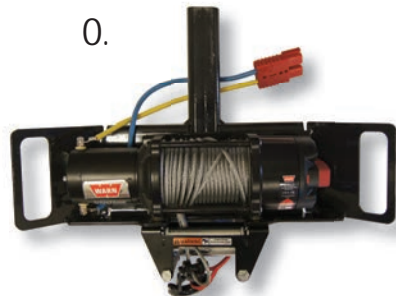

(Not Shown)

Part No. **7229408**

Cab Components

UV Parts

UV Accessories

Wheels / Rims / Tires

I. Travel Control Pedal Plate

Allow for ease when changing direction from forward to reverse, while supporting your foot, for a smooth ride with the travel control pedal. Attaches to existing pedal.

Part No. **7230442**

L. Strobe Light Kit

Be seen in high traffic areas and reduced visibility weather conditions. Mounting bracket attaches to the roof of the cab. Strobe attaches with magnetic base to the bracket. Includes wiring kit and on/off switch.